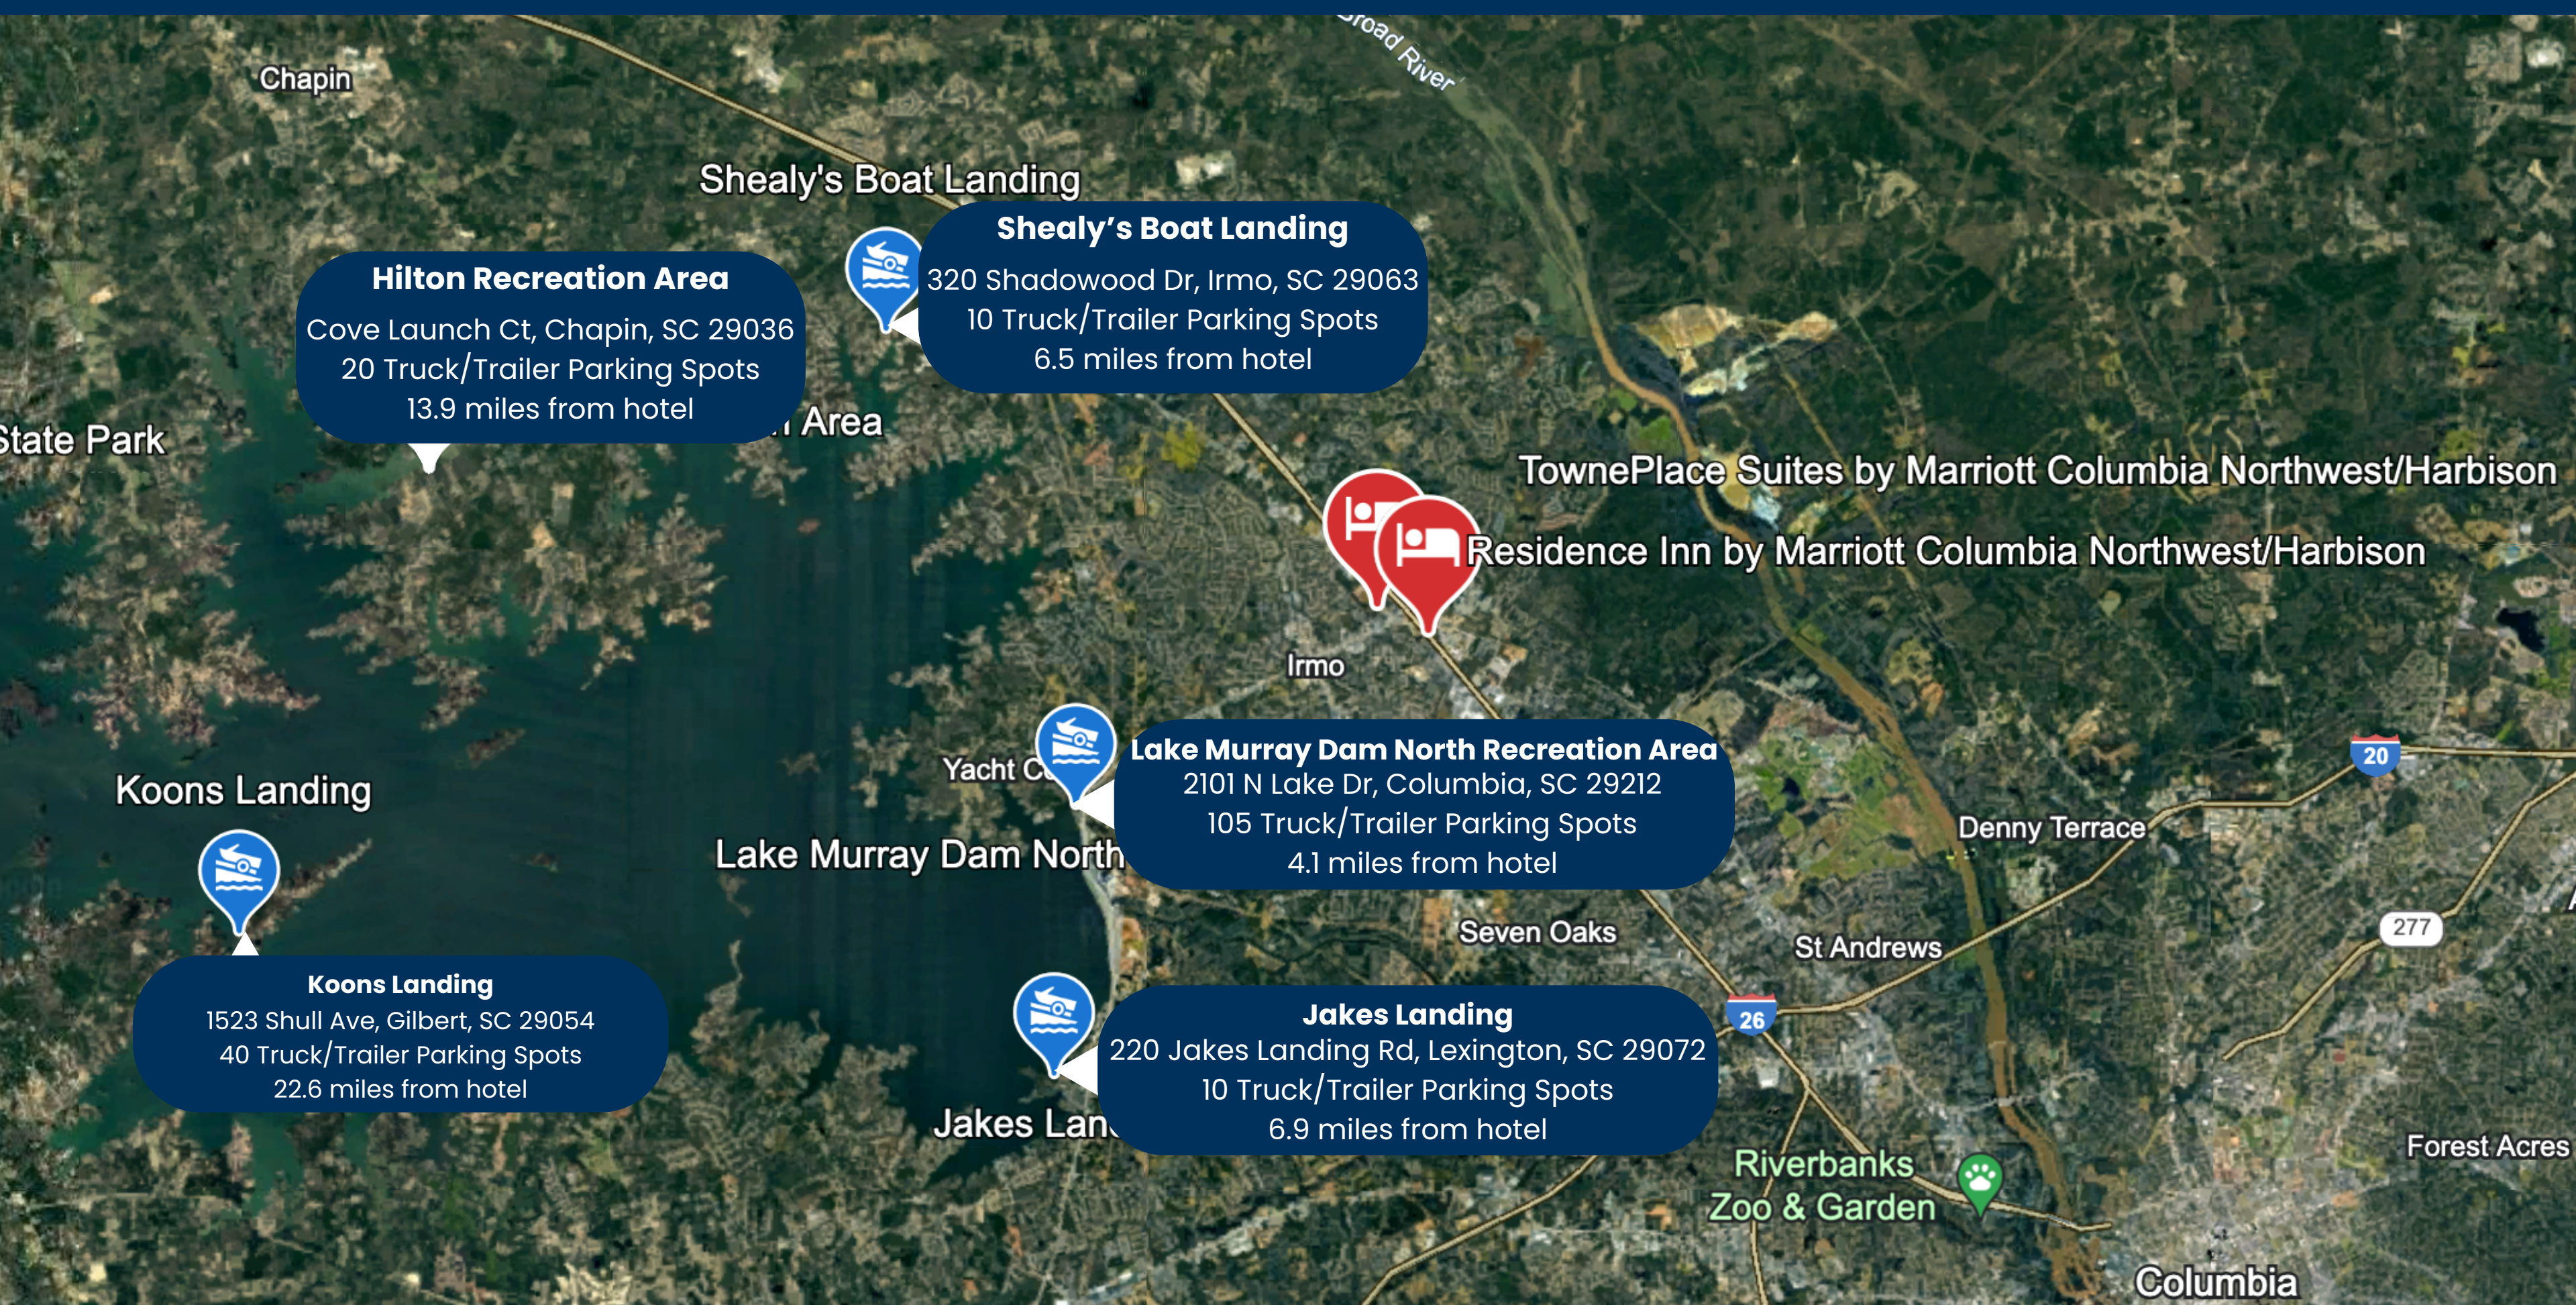

# Boat Ramp Locations

**Hilton Recreation Area**  
Cove Launch Ct, Chapin, SC 29036  
20 Truck/Trailer Parking Spots  
13.9 miles from hotel

**Shealy's Boat Landing**  
320 Shadowood Dr, Irmo, SC 29063  
10 Truck/Trailer Parking Spots  
6.5 miles from hotel

**Lake Murray Dam North Recreation Area**  
2101 N Lake Dr, Columbia, SC 29212  
105 Truck/Trailer Parking Spots  
4.1 miles from hotel

**Koons Landing**  
1523 Shull Ave, Gilbert, SC 29054  
40 Truck/Trailer Parking Spots  
22.6 miles from hotel

**Jakes Landing**  
220 Jakes Landing Rd, Lexington, SC 29072  
10 Truck/Trailer Parking Spots  
6.9 miles from hotel

TownePlace Suites by Marriott Columbia Northwest/Harbison  
Residence Inn by Marriott Columbia Northwest/Harbison

Chapin

Shealy's Boat Landing

State Park

Irmo

Koons Landing

Yacht Club

Lake Murray Dam North

Seven Oaks